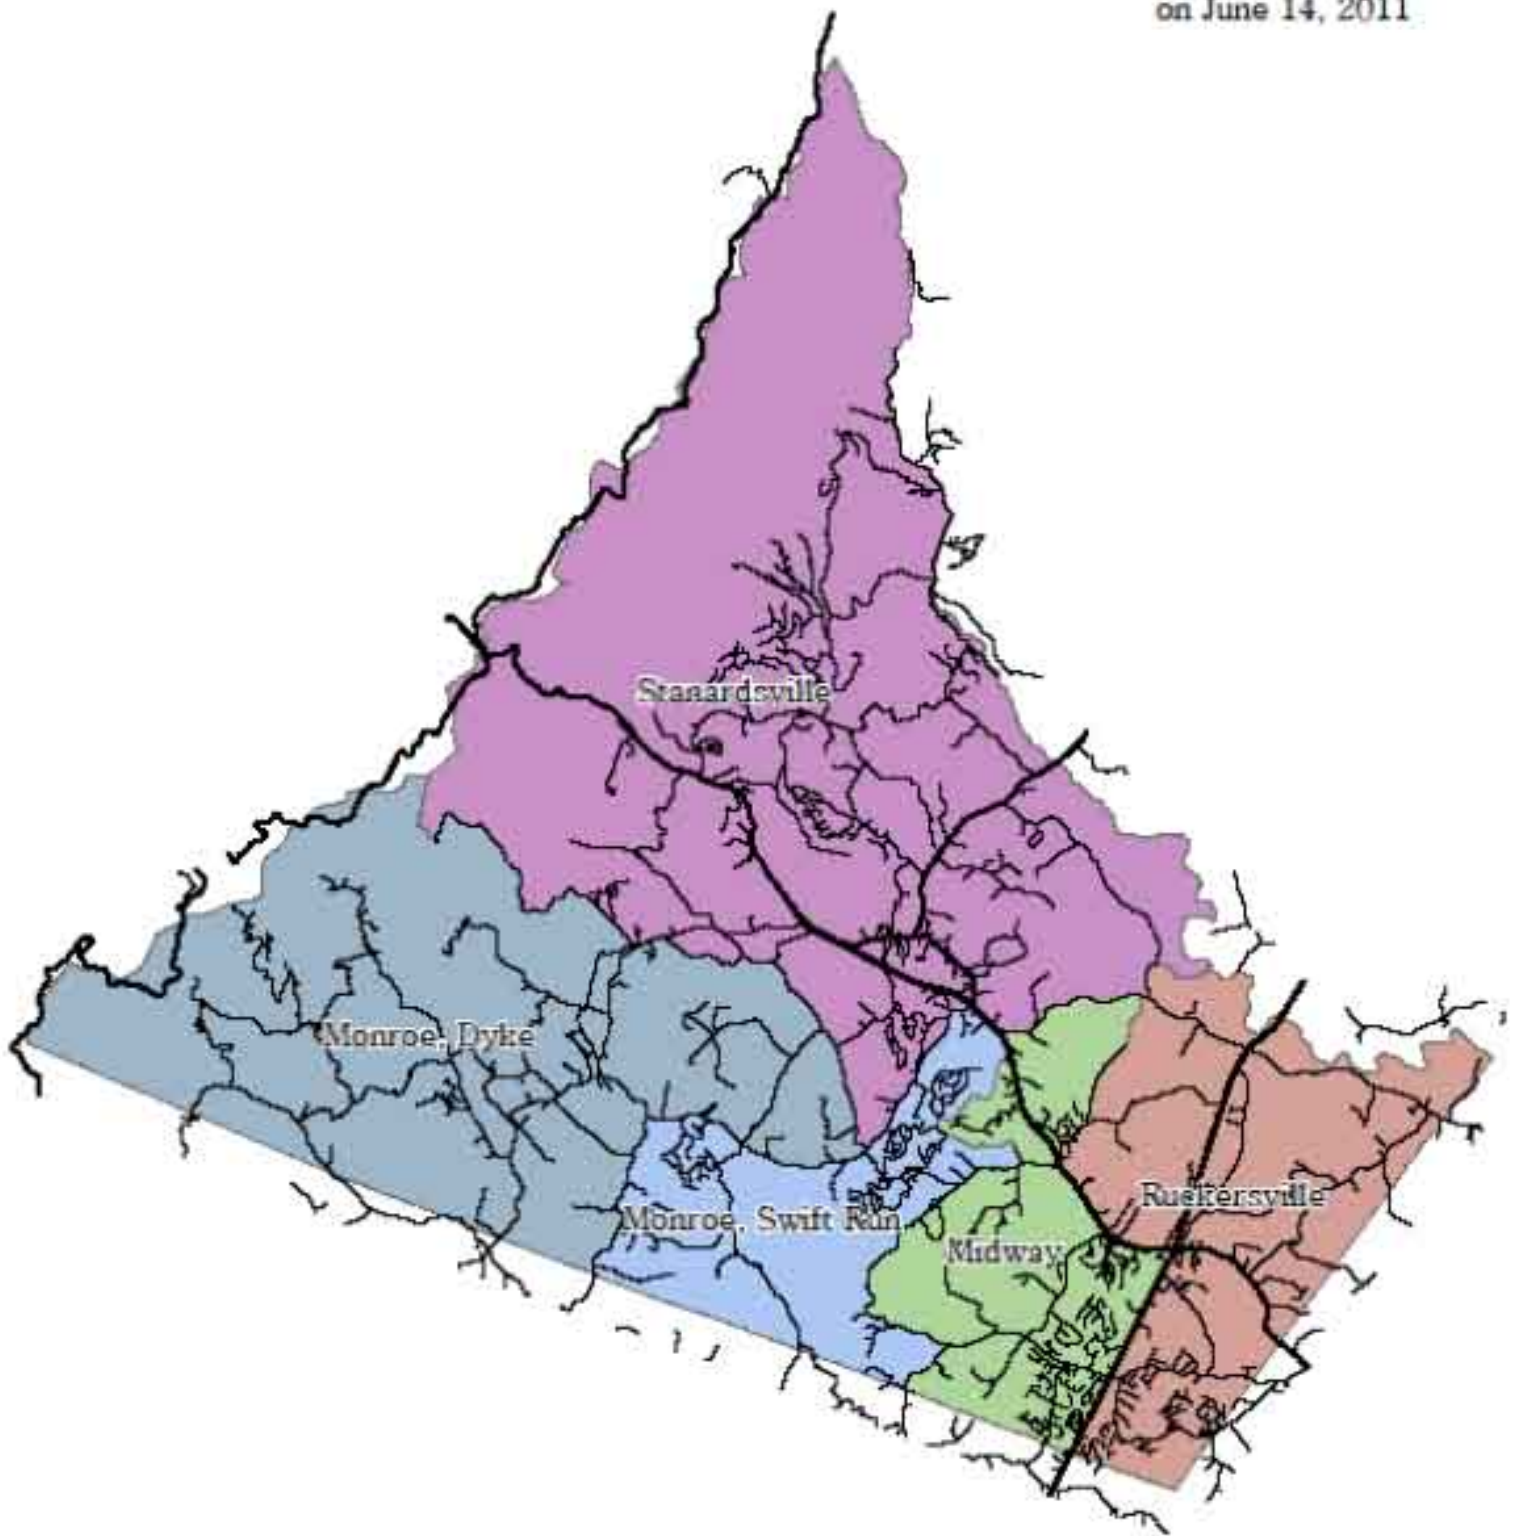

Greene County Election Districts

Adopted by Greene
County Board
of Supervisors
on June 14, 2011

Greene County Roads
— Secondary Roads
— Primary Roads

0 0.61 2 3
Miles

Prepared by:
Thomas Jefferson Planning District Commission